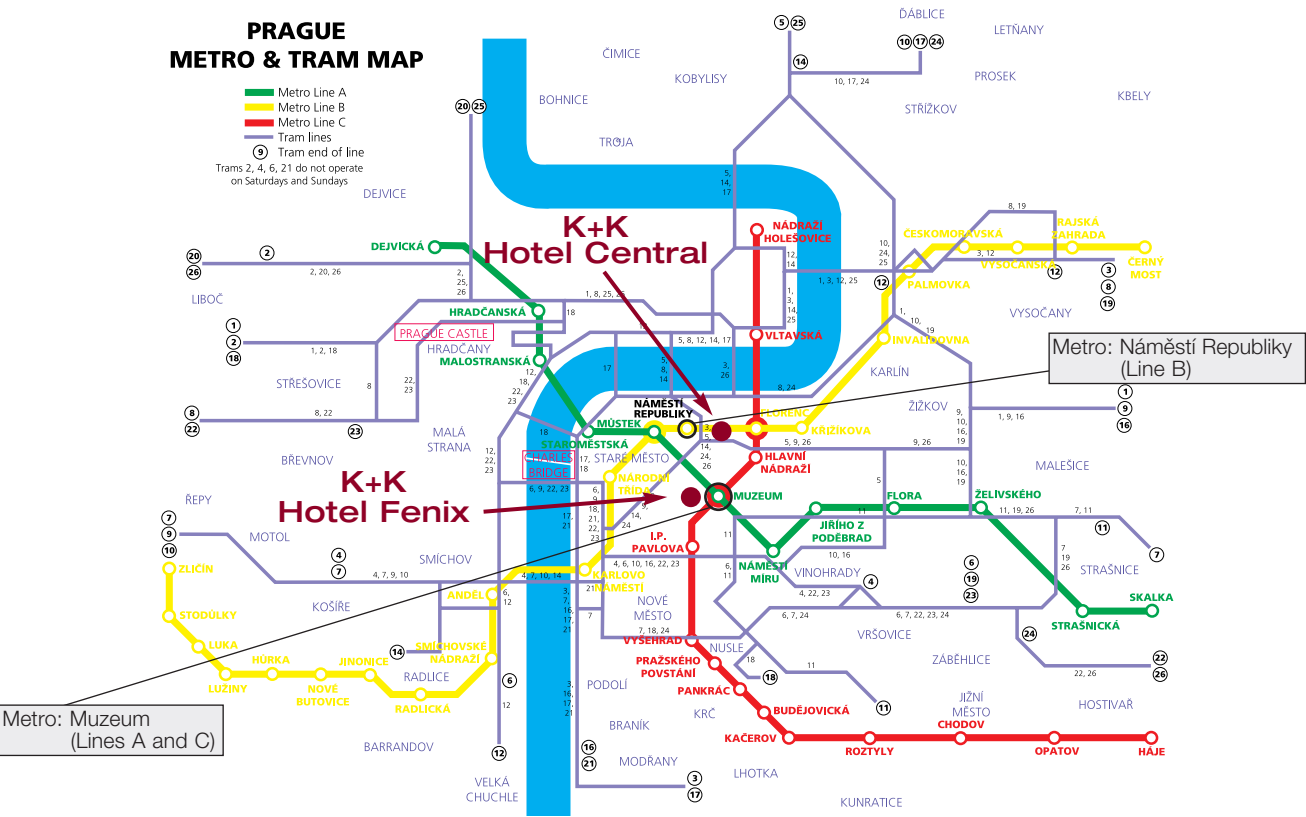

PRAGUE METRO & TRAM MAP

- Metro Line A
 - Metro Line B
 - Metro Line C
 - Tram lines
 - 9 Tram end of line
- Trams 2, 4, 6, 21 do not operate on Saturdays and Sundays

K+K Hotel Central

K+K Hotel Fenix

Metro: Náměstí Republiky (Line B)

Metro: Muzeum (Lines A and C)